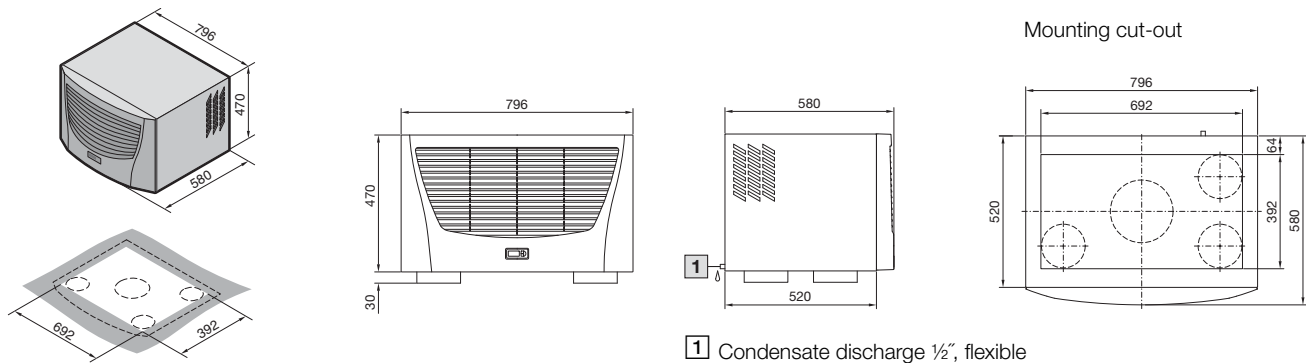

Roof-mounted cooling units

Blue e+, SK 3185.730

Mounting cut-out

Note:
Only suitable for mounting on enclosures with minimum dimensions 800 x 600 (W x D).