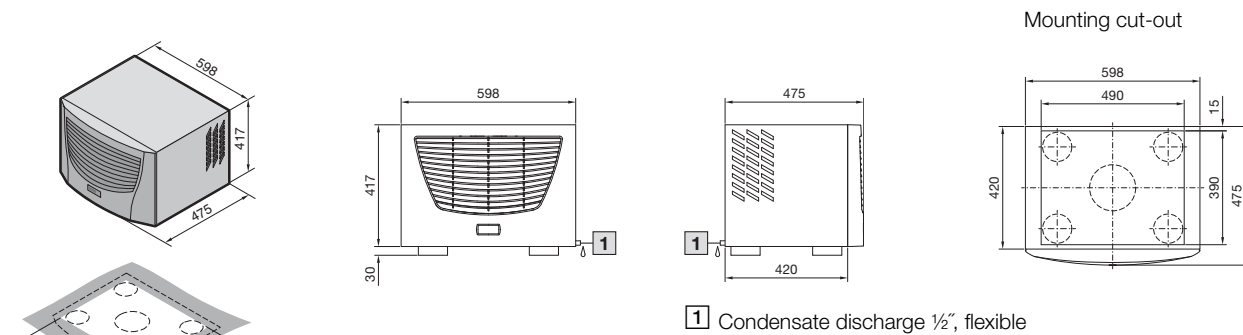

TopTherm Blue e, SK 3273.XXX, SK 3383.XXX, SK 3384.XXX, SK 3385.XXX