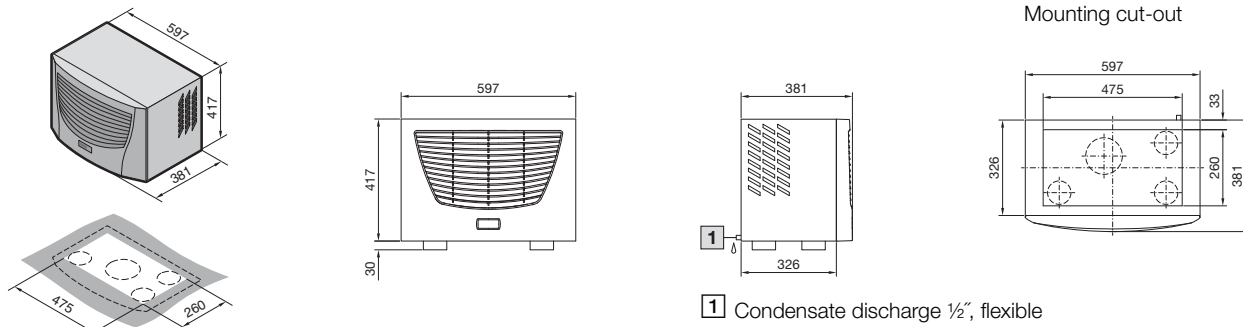

Climate control

Cooling units

Roof-mounted cooling units

TopTherm Blue e, SK 3359.XXX, SK 3382.XXX